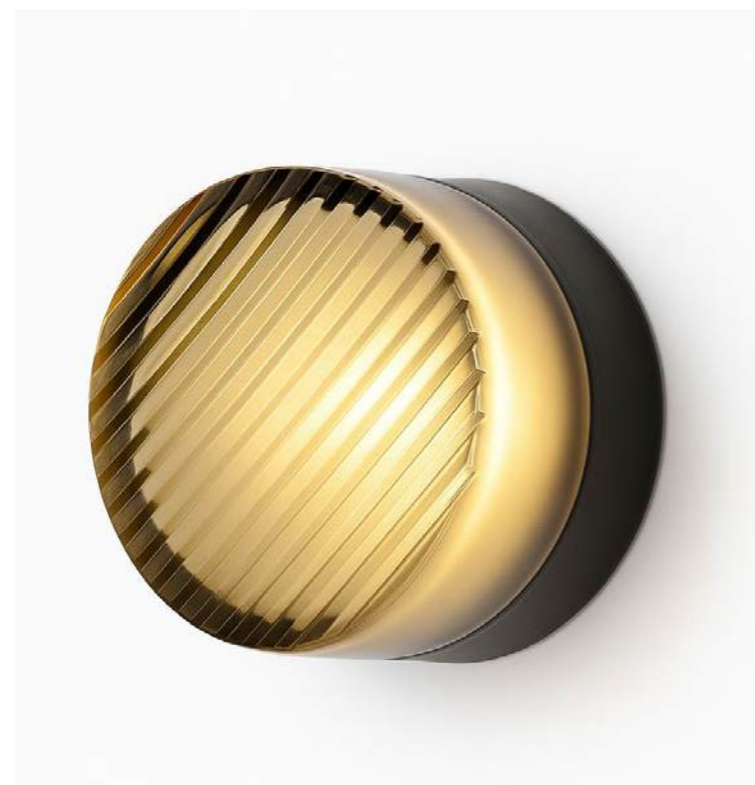

Striated MARA

III Colors: Red, Green, Brown
Dimensions: D8 x Ø13 cm
Materials: Iron & Glass
Informations: G9 bulb (Bulb not included)

MARA

III Colors: Red, Green, Brown
Dimensions: D8 x Ø13 cm
Material: Iron & Glass
Informations: G9 bulb (Bulb not included)