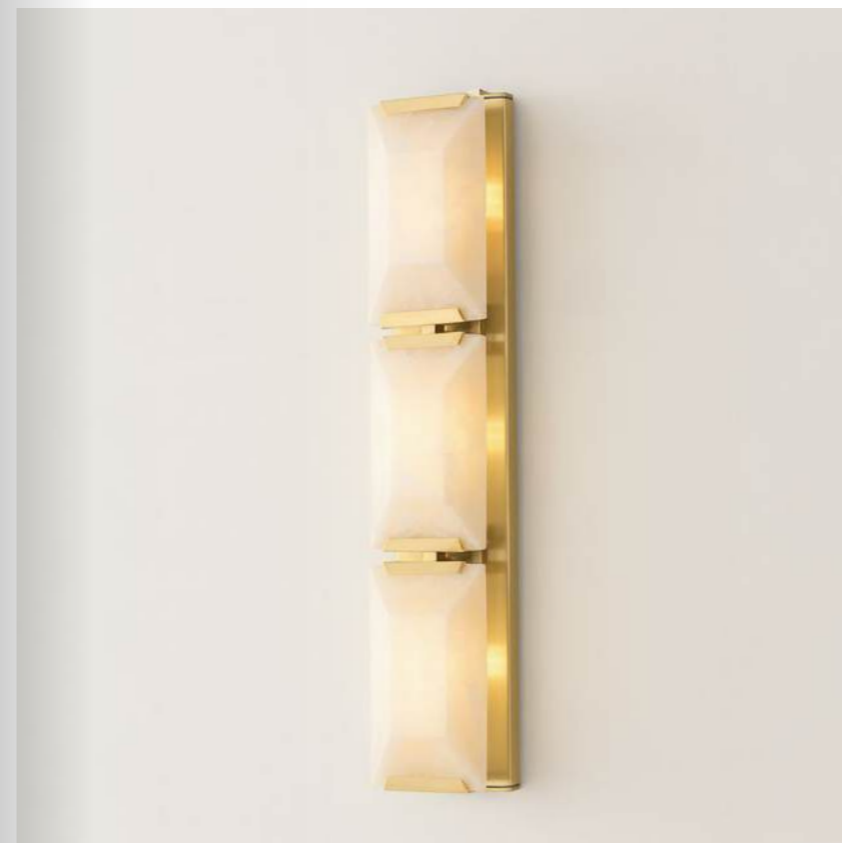

Material: Concrete & glass

Informations: G9 bulb (bulb not included)

APPLIQUE
—
WALL LAMP

AXIS

Colors: Plating bronze & natural
Dimensions: W12 x H62 x D14 cm
Materials: Iron & Alabaster
Informations: E14 bulb x 3
(Bulbs Not Included)