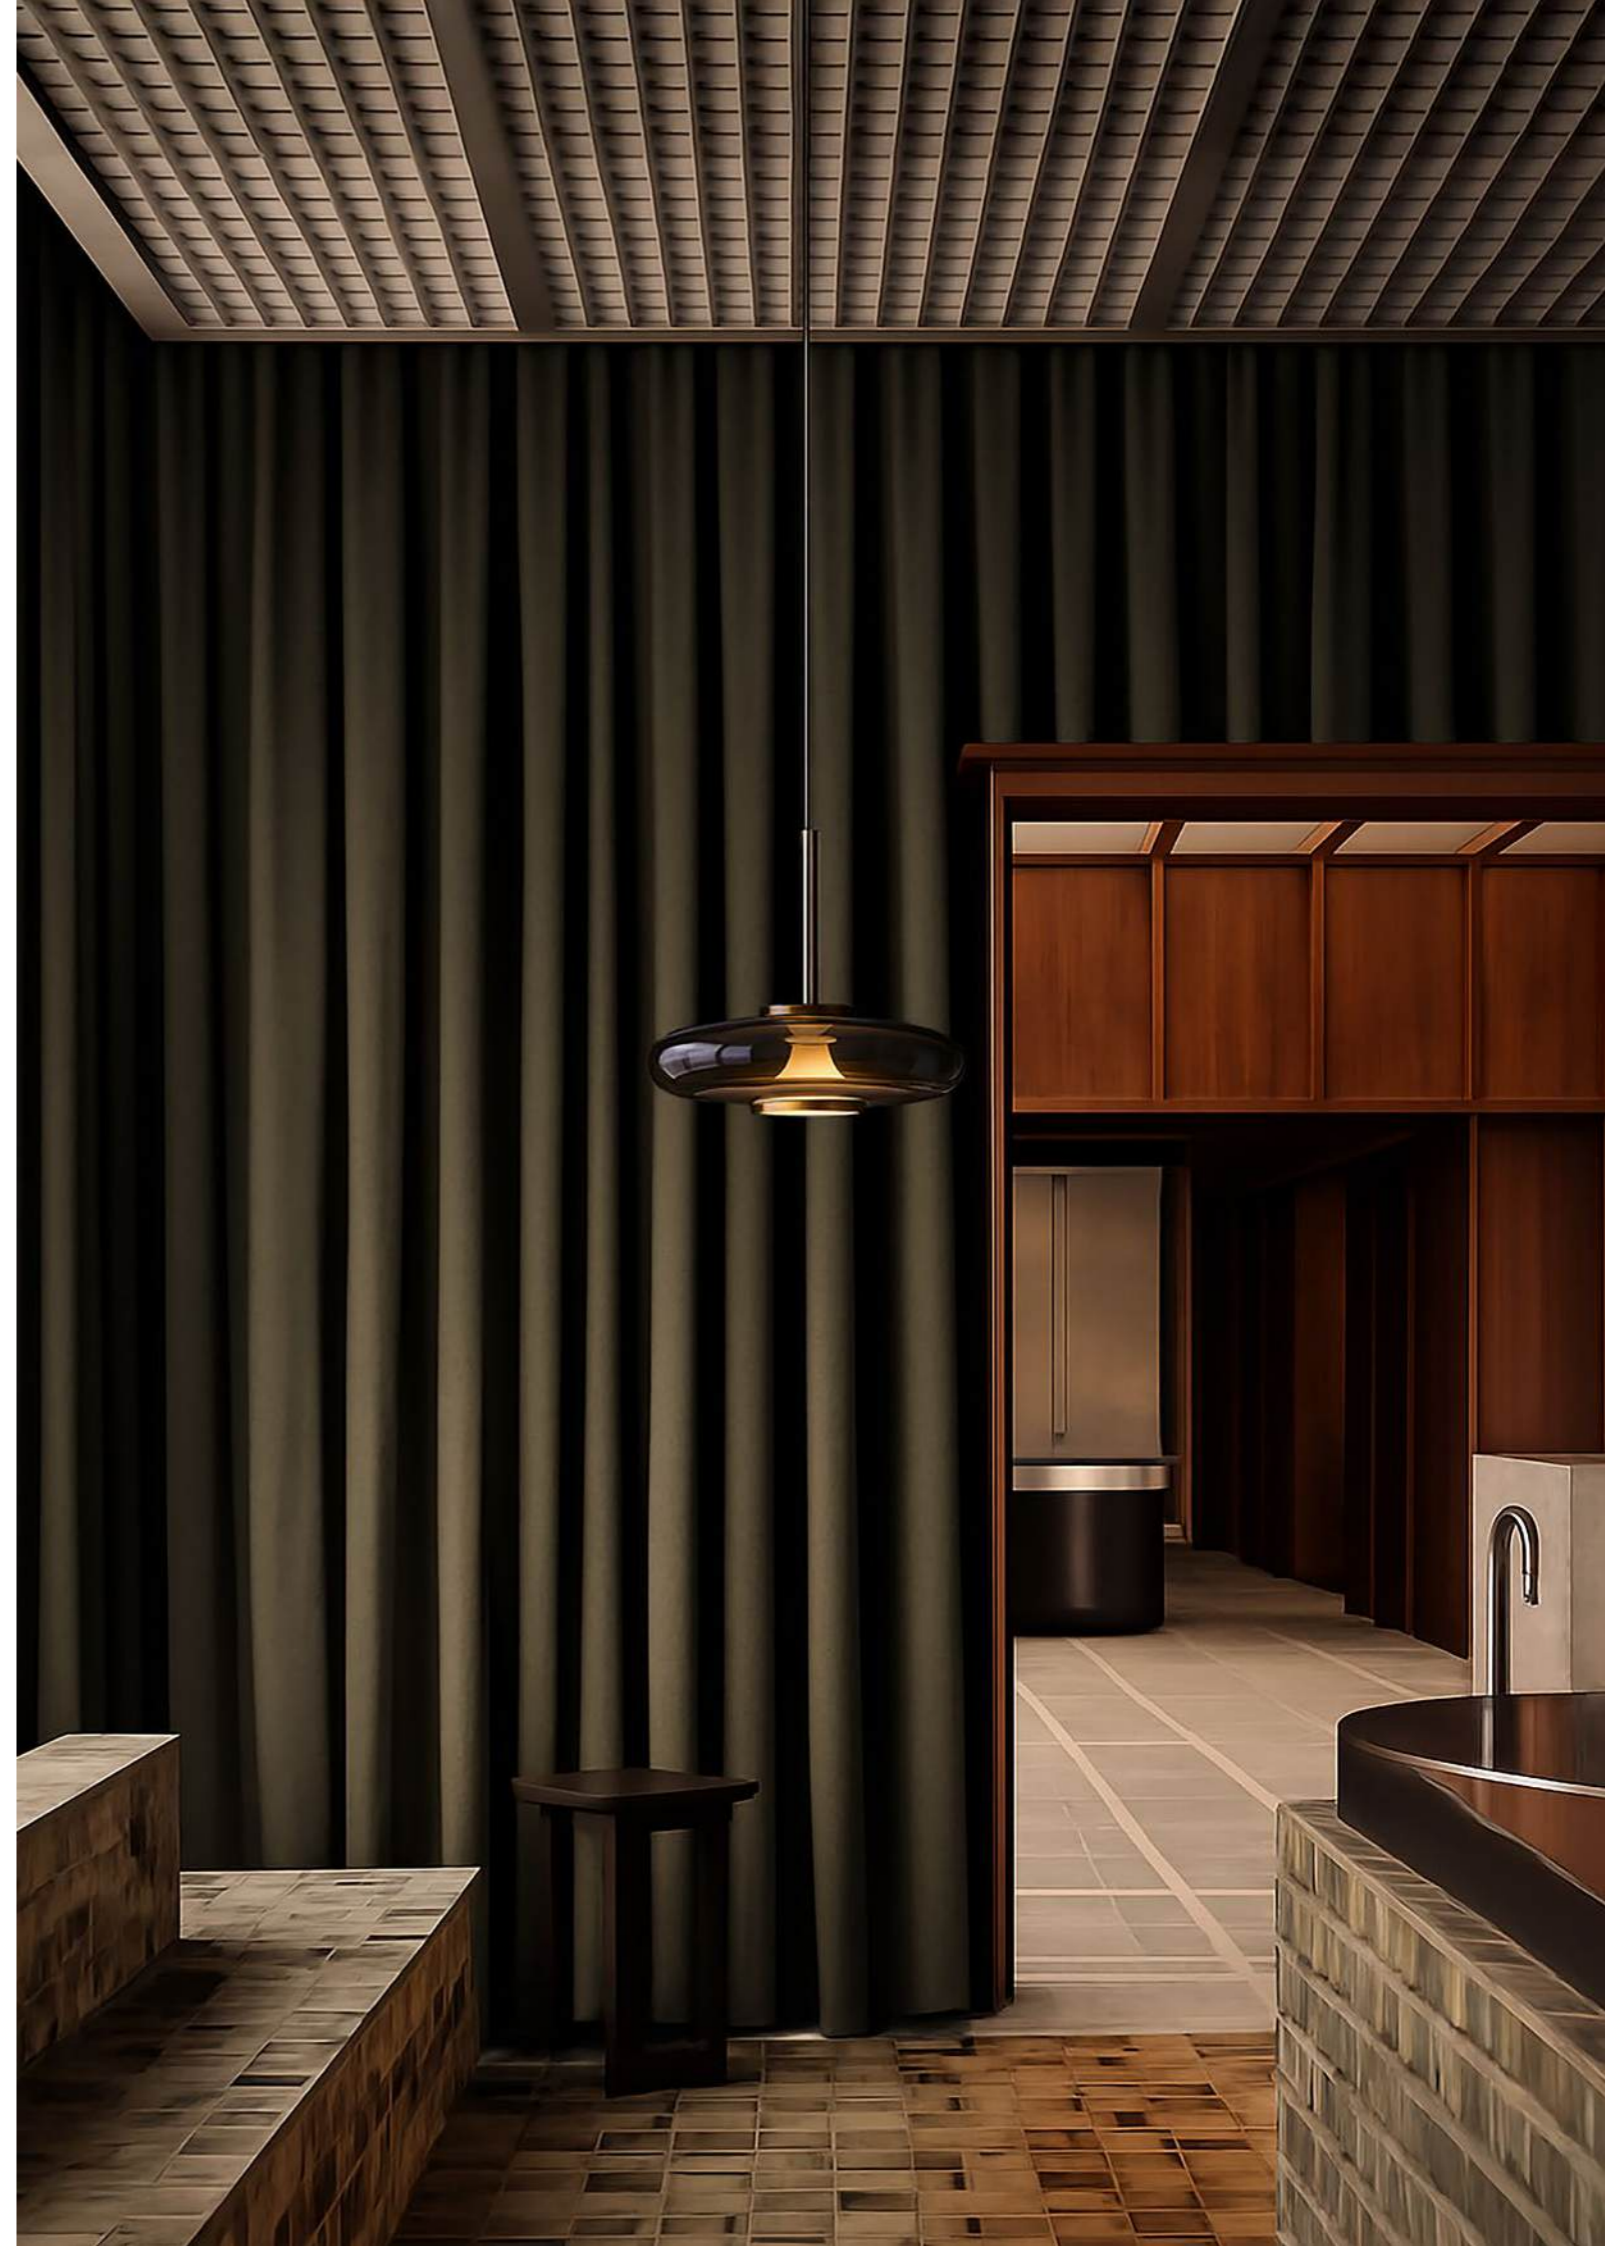

ODEYA

Il Color: Grey or Natural

Dimensions: L30 x W30 x H32cm / W18 cm

Material: Copper shade & smoked or natural glass

Informations: LED 3000K, 14w, 80lm/w

NEREA

Il Colors: Pink or Black & Natural

Dimensions: L10 x W10 x H20cm / W8,5 cm

Material: Concrete & glass

Informations: G9 bulb (bulb not included)