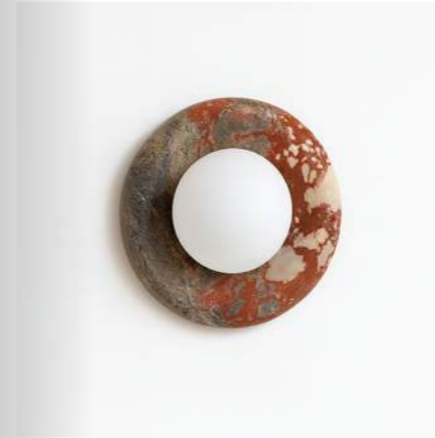

MILO

Colors: White & natural red

Dimensions: Ø25 cm

Materials: Iron & Marble

Informations: G9 bulb (Bulb not included)