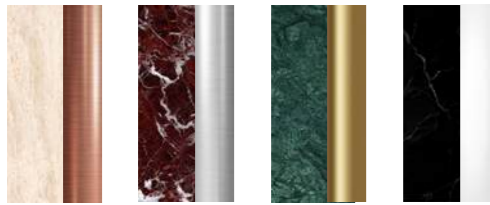

Black marble
BAC12

ADEI

Light up your evenings with the soft magic of the ADEI lamp. Blending the elegance of marble with the modernity of steel, it charges wirelessly and is controlled with a simple touch. Weather-resistant with its IP44 rating, it accompanies you everywhere, from the living room to the terrace. Perfect for your summer dinners, ADEI transforms every table into a haven of light and refinement.