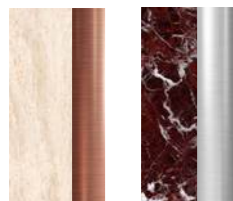

Green & Gold
BAC29

Red & chrome
BAC30

ADEI XL

The ADEI lamp is reinvented in a large table model, enhancing any space with a soft, muted glow. Its delicate fusion of marble and steel gives it a timeless elegance. Placed on a console, a desk, or a bedside table, ADEI brings a refined atmosphere where light becomes a true object of contemplation.