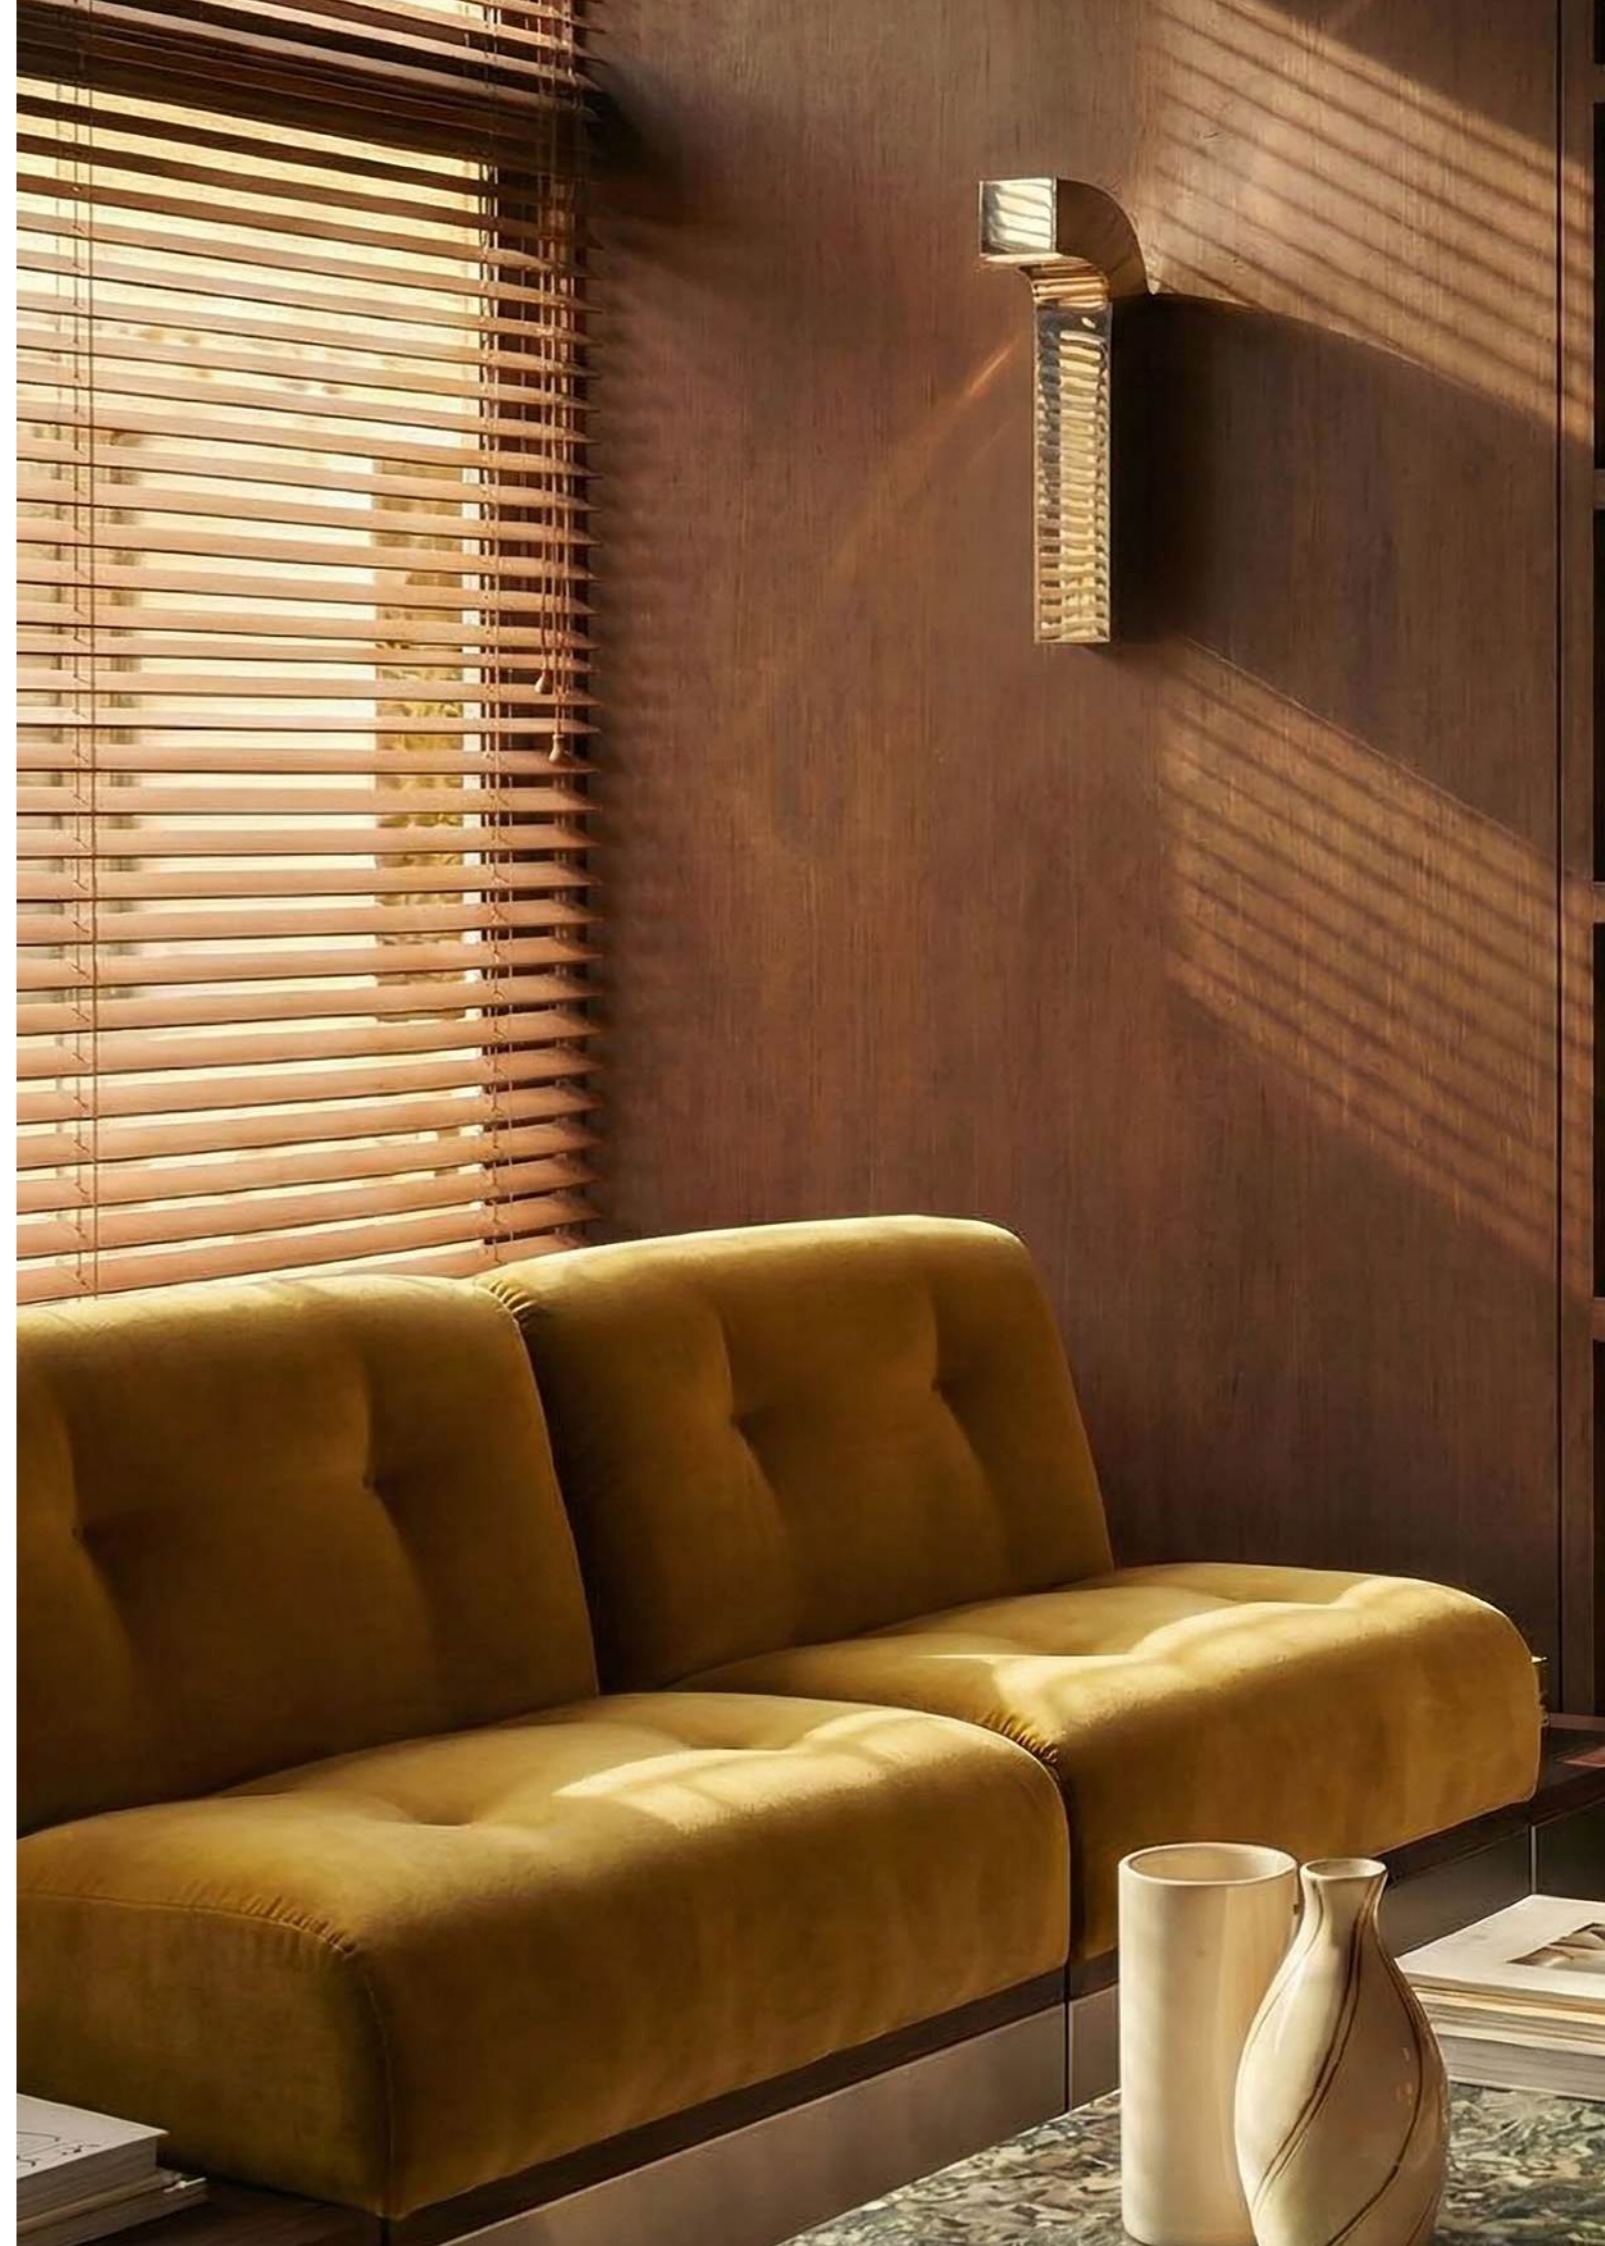

Color: Gold mirror
Size: Ø120 / Ø90 x H25 cm
Weight: 11 kg / 7 kg
Materials: Steel and LED components
Information: 220-240 V, 50 Hz, 9 W LED, DALI dimmable, 950 lumens

Ø90, laser cut
BAC26

Ø90, full
BAC24

Ø125, laser cut
BAC27

Ø125, full
BAC25

FOLD

The FOLD wall light is inspired by the 1970s with its sleek design in polished metal. This elegant fixture adds a touch of vintage sophistication while offering a contemporary flair.

Color: Gold / Chrome
Size: W8 x H45 x D17 cm
Weight: 1 kg
Materials: Steel
Information: 220-240 V, 50 Hz, 2 x G9 LED (not included)

Chrome
BAC07

Gold
BAC18

Applique ou suspension/ Sconce or pendant lamp

BILBO