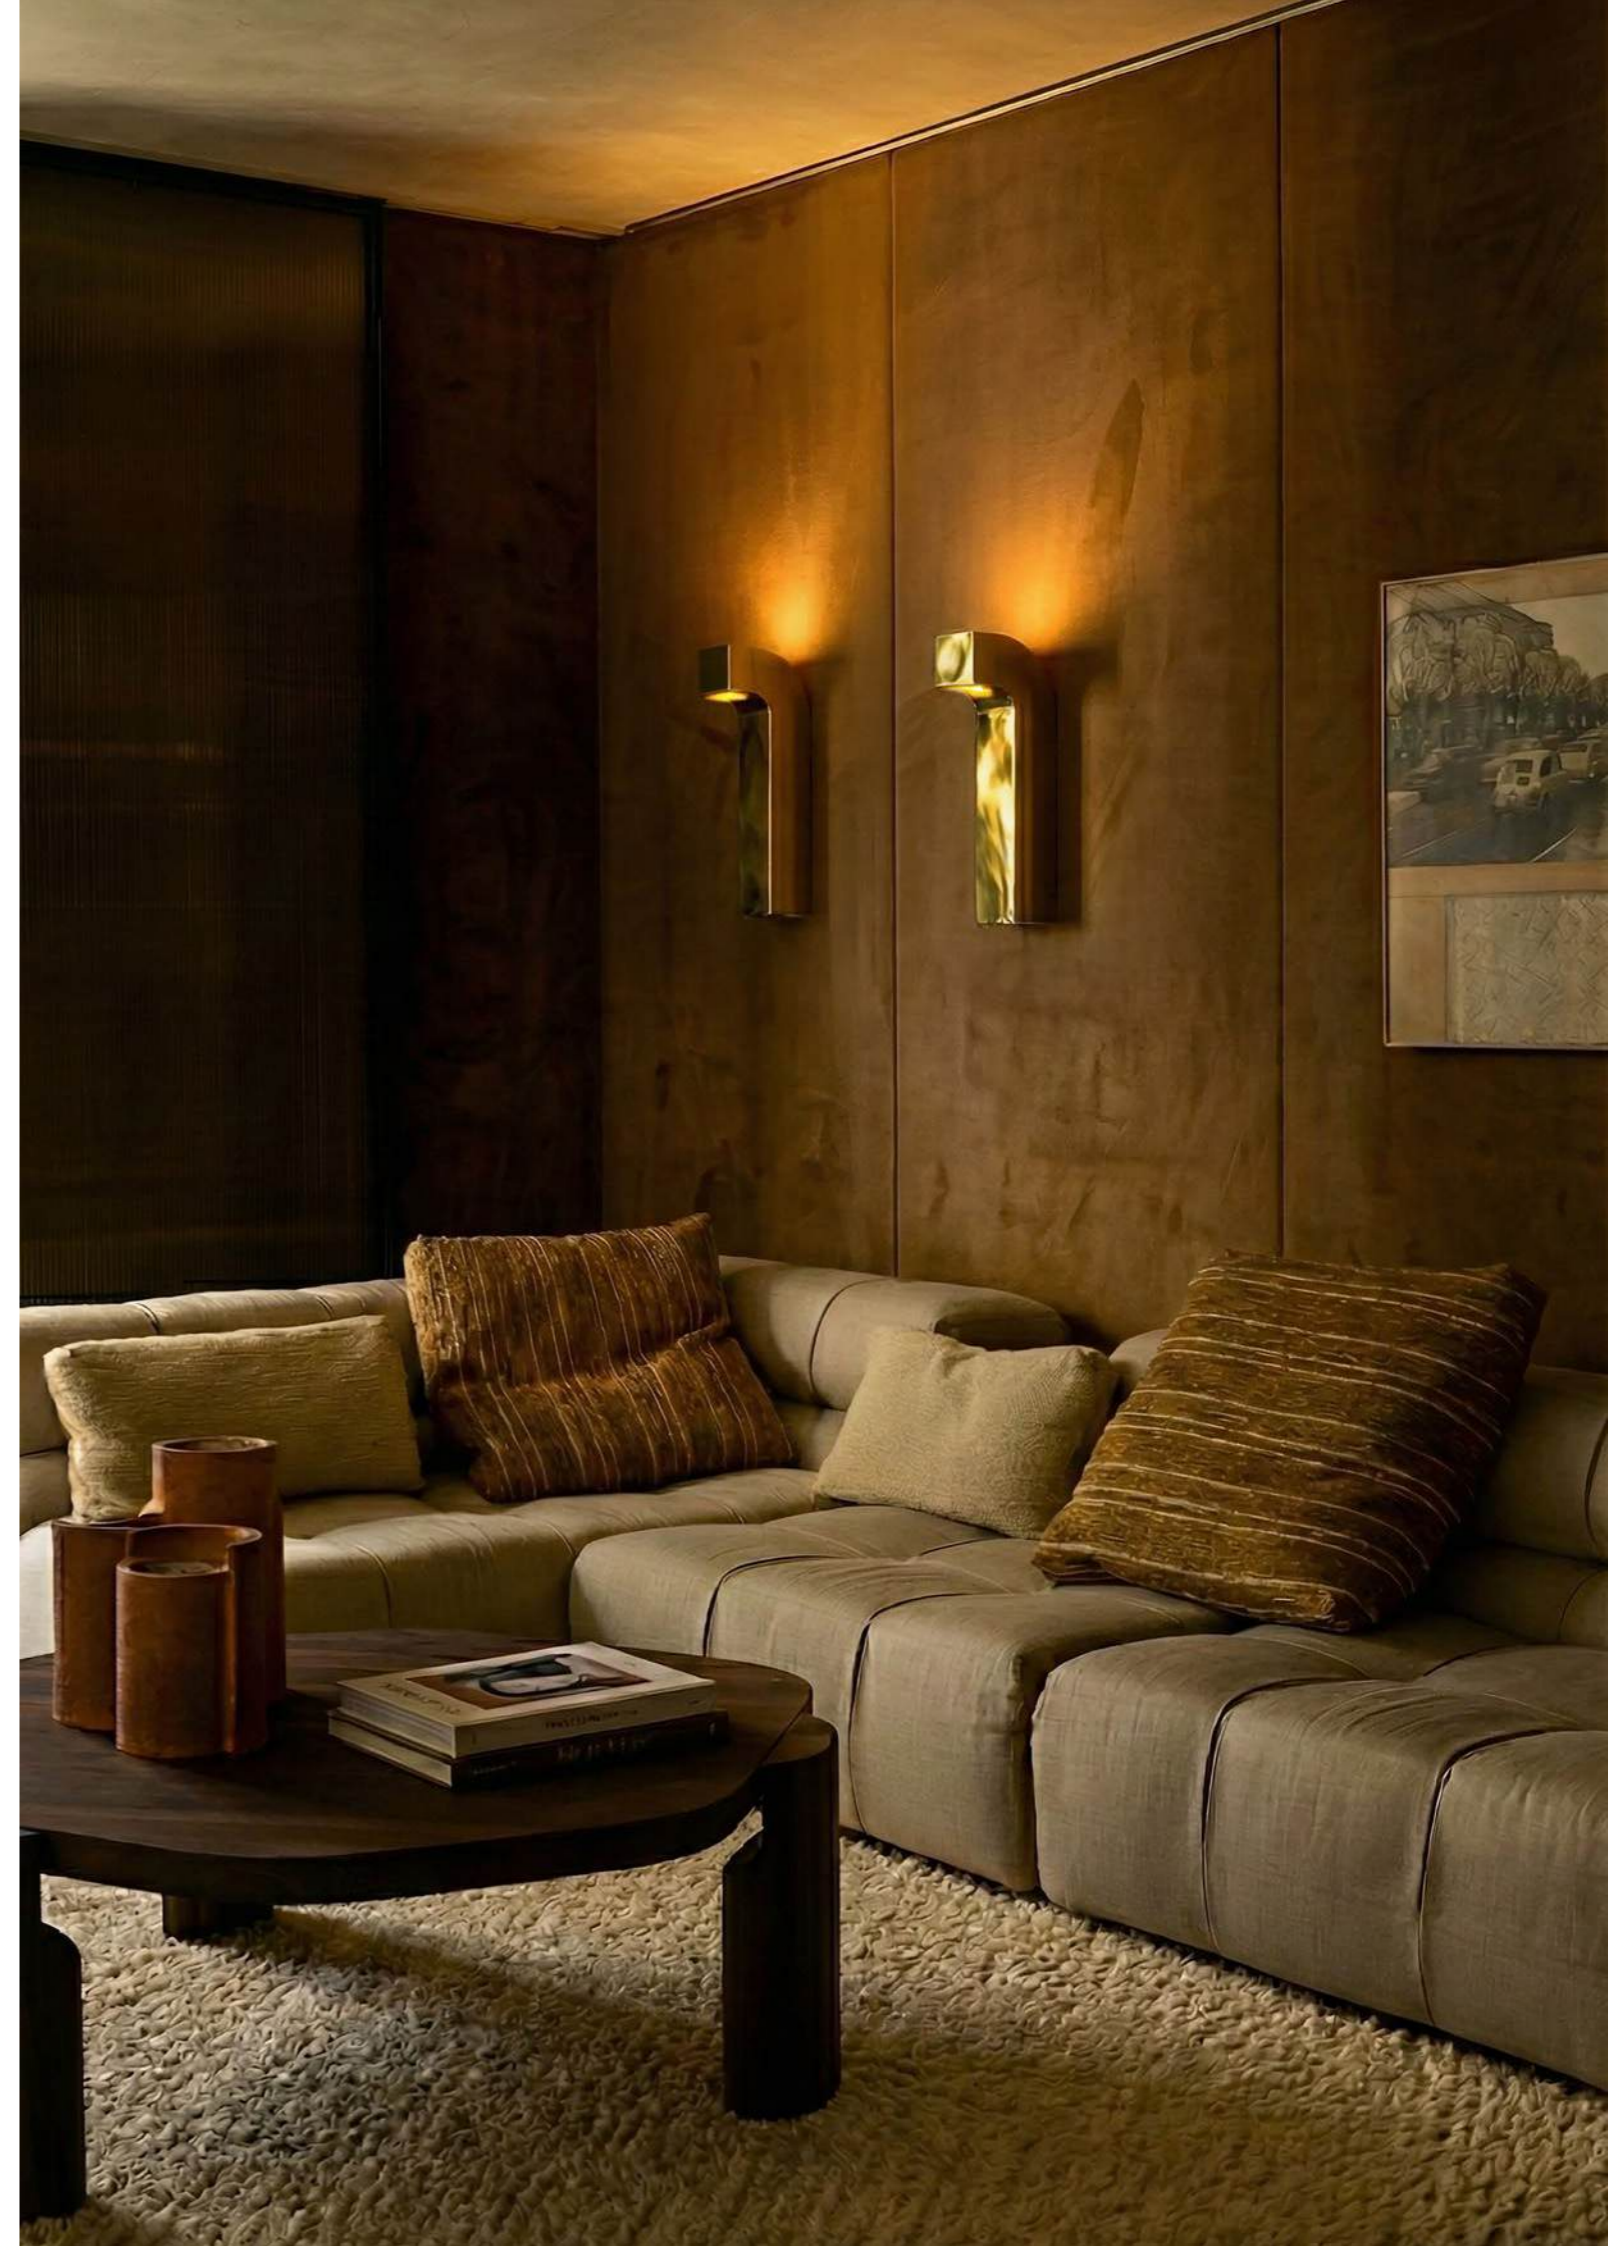

FOLD

The FOLD wall light is inspired by the 1970s with its sleek design in polished metal. This elegant fixture adds a touch of vintage sophistication while offering a contemporary flair.

Color: Gold / Chrome
Size: W8 x H45 x D17 cm
Weight: 1 kg
Materials: Steel
Information: 220-240 V, 50 Hz, 2 x G9 LED (not included)