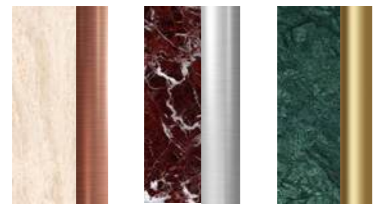

Beige & copper
BAC16

Black & white
BAC02

Green & Gold
BAC01

Black & white
BAC03

ADEI L

The ADEI lamp is reinvented in a large table model, enhancing any space with a soft, muted glow. Its delicate fusion of marble and steel gives it a timeless elegance. Placed on a console, a desk, or a bedside table, ADEI brings a refined atmosphere where light becomes a true object of contemplation.