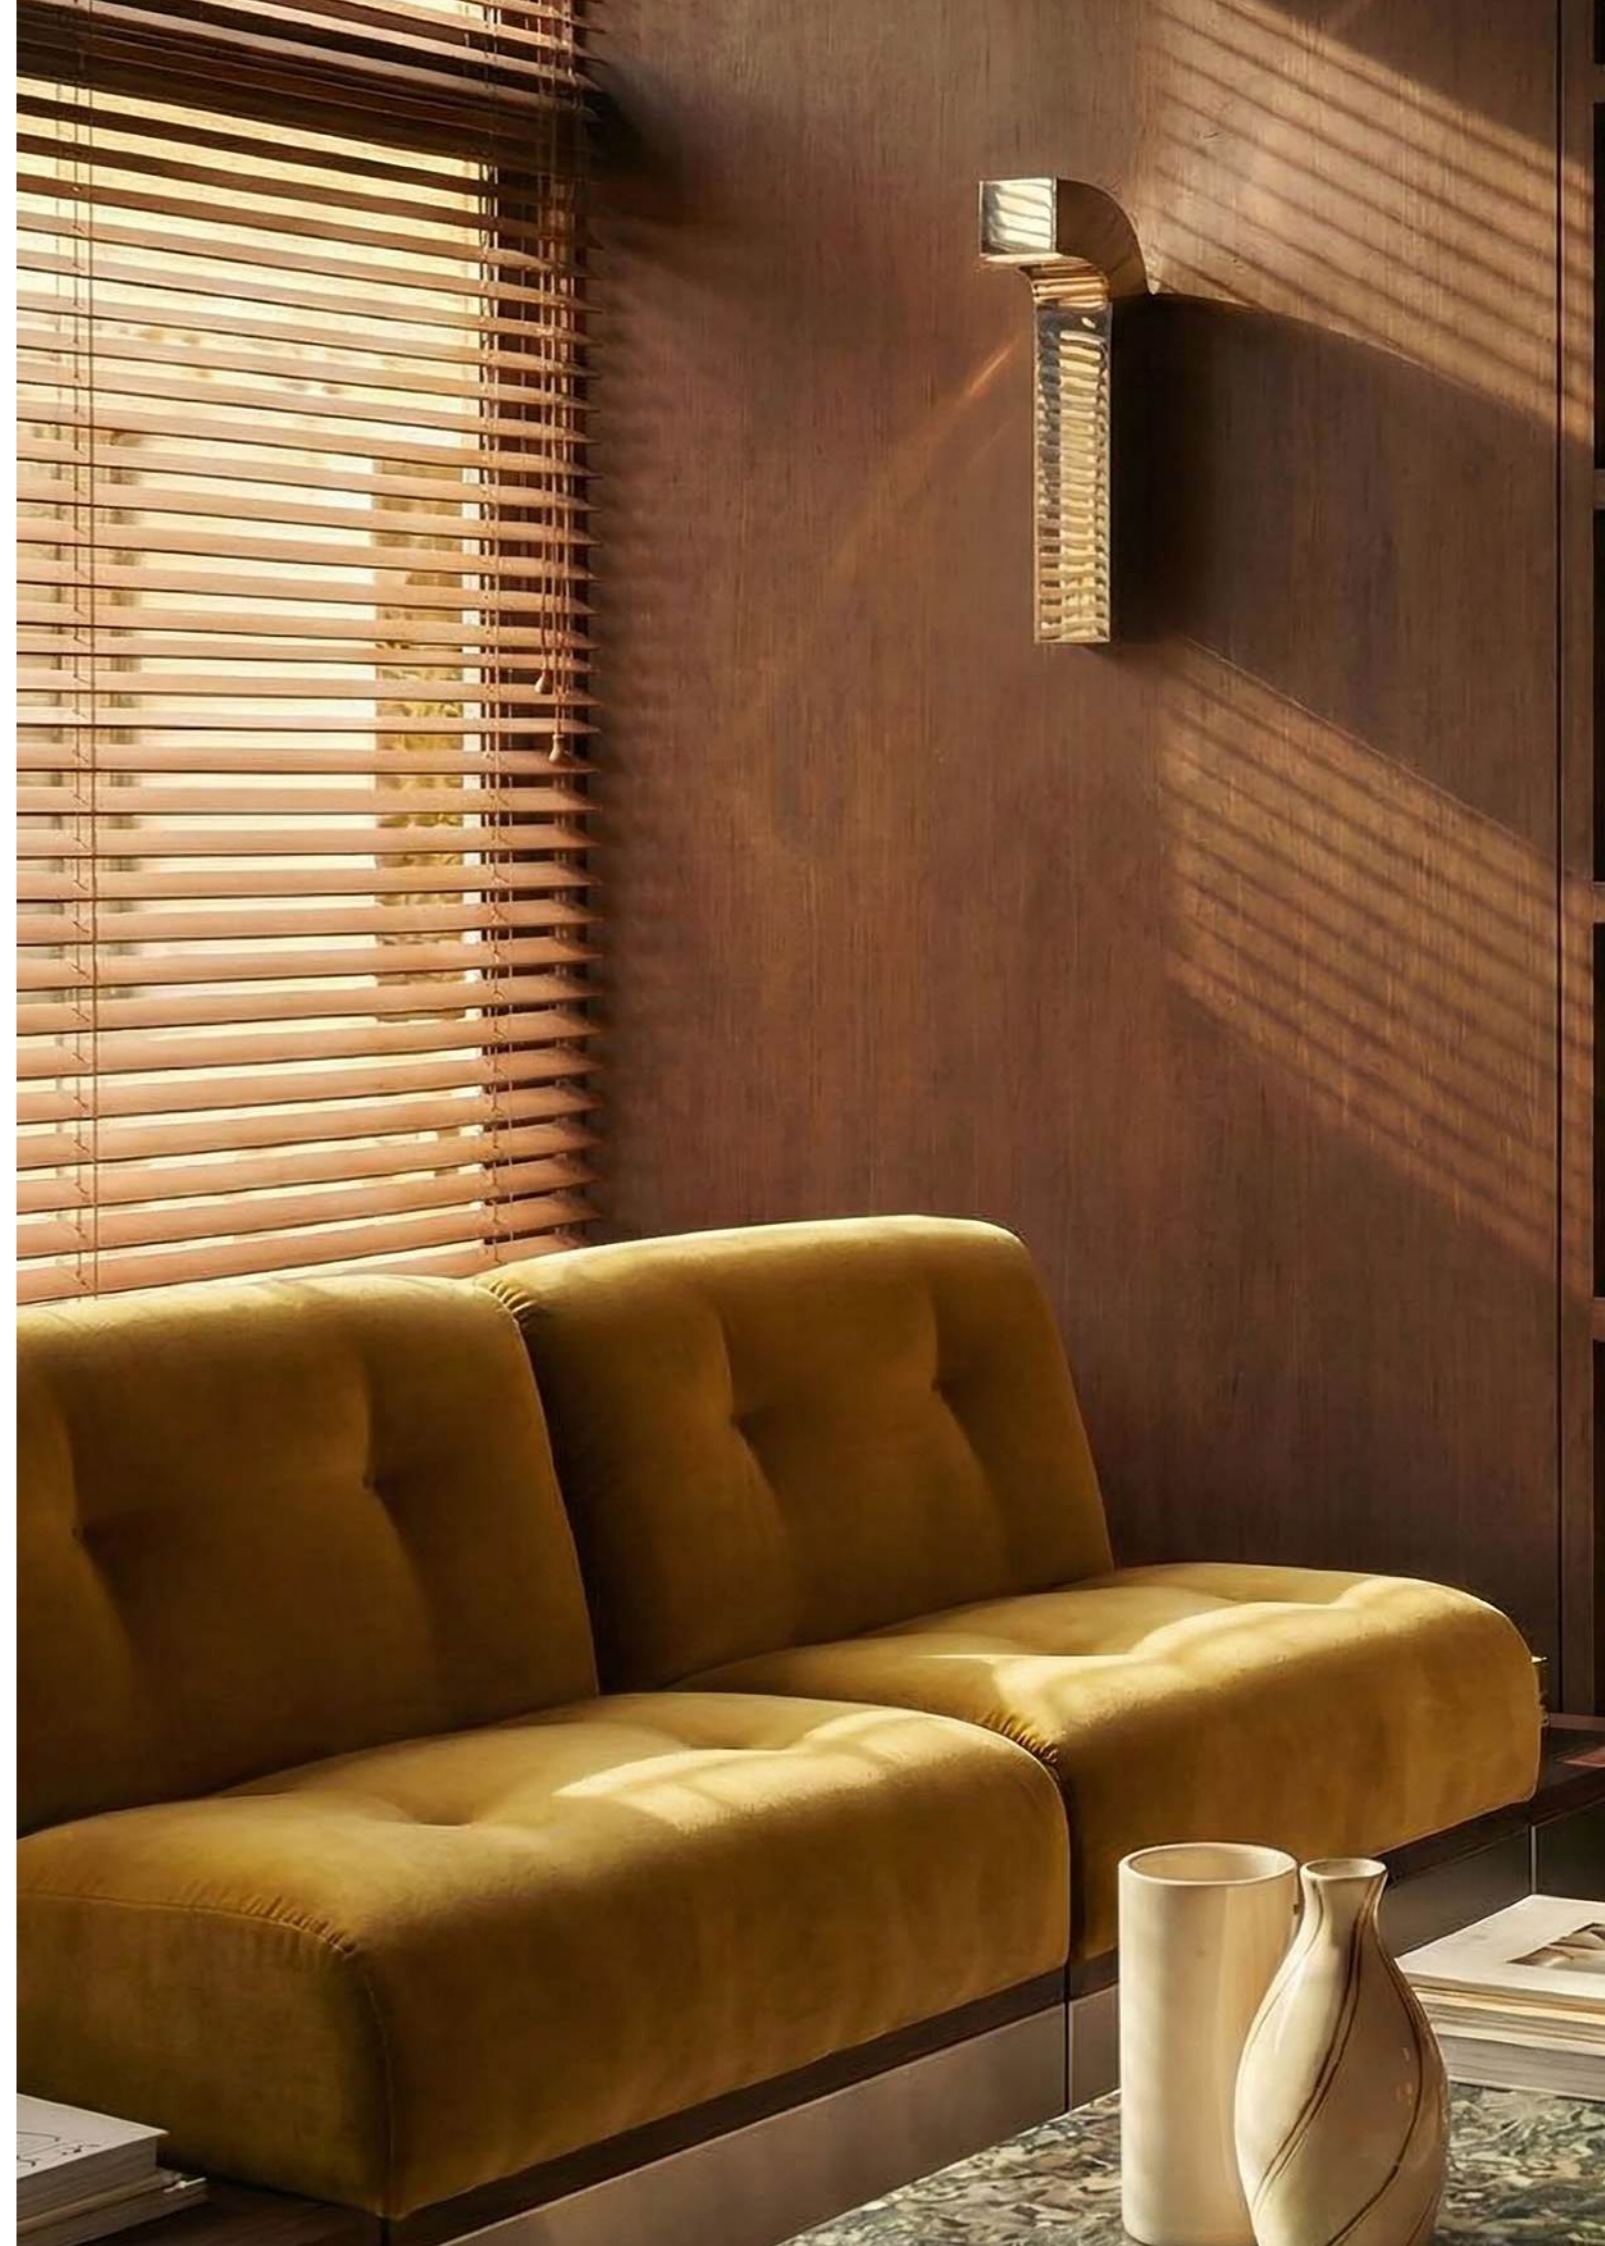

Color: Gold mirror
Size: Ø120 / Ø90 x H25 cm
Weight: 11 kg / 7 kg
Materials: Steel and LED components
Information: 220-240 V, 50 Hz, 9 W LED, DALI dimmable, 950 lumens

Ø90, laser cut
BAC26

Ø90, full
BAC24

Ø120, laser cut
BAC27

Ø120, full
BAC25

FOLD

The FOLD wall light is inspired by the 1970s with its sleek design in polished metal. This elegant fixture adds a touch of vintage sophistication while offering a contemporary flair.

Color: Gold / Chrome
Size: W8 x H45 x D17 cm
Weight: 1 kg
Materials: Steel
Information: 220-240 V, 50 Hz, 2 x G9 LED (not included)

Chrome
BAC07

Gold
BAC18

Applique ou suspension/ Sconce or pendant lamp

BILBO

The Bilbo lamp combines Art Deco elegance with contemporary design, featuring a white onyx globe that diffuses a soft light and a polished brass base. Perfect for adding a touch of elegance to your décor.