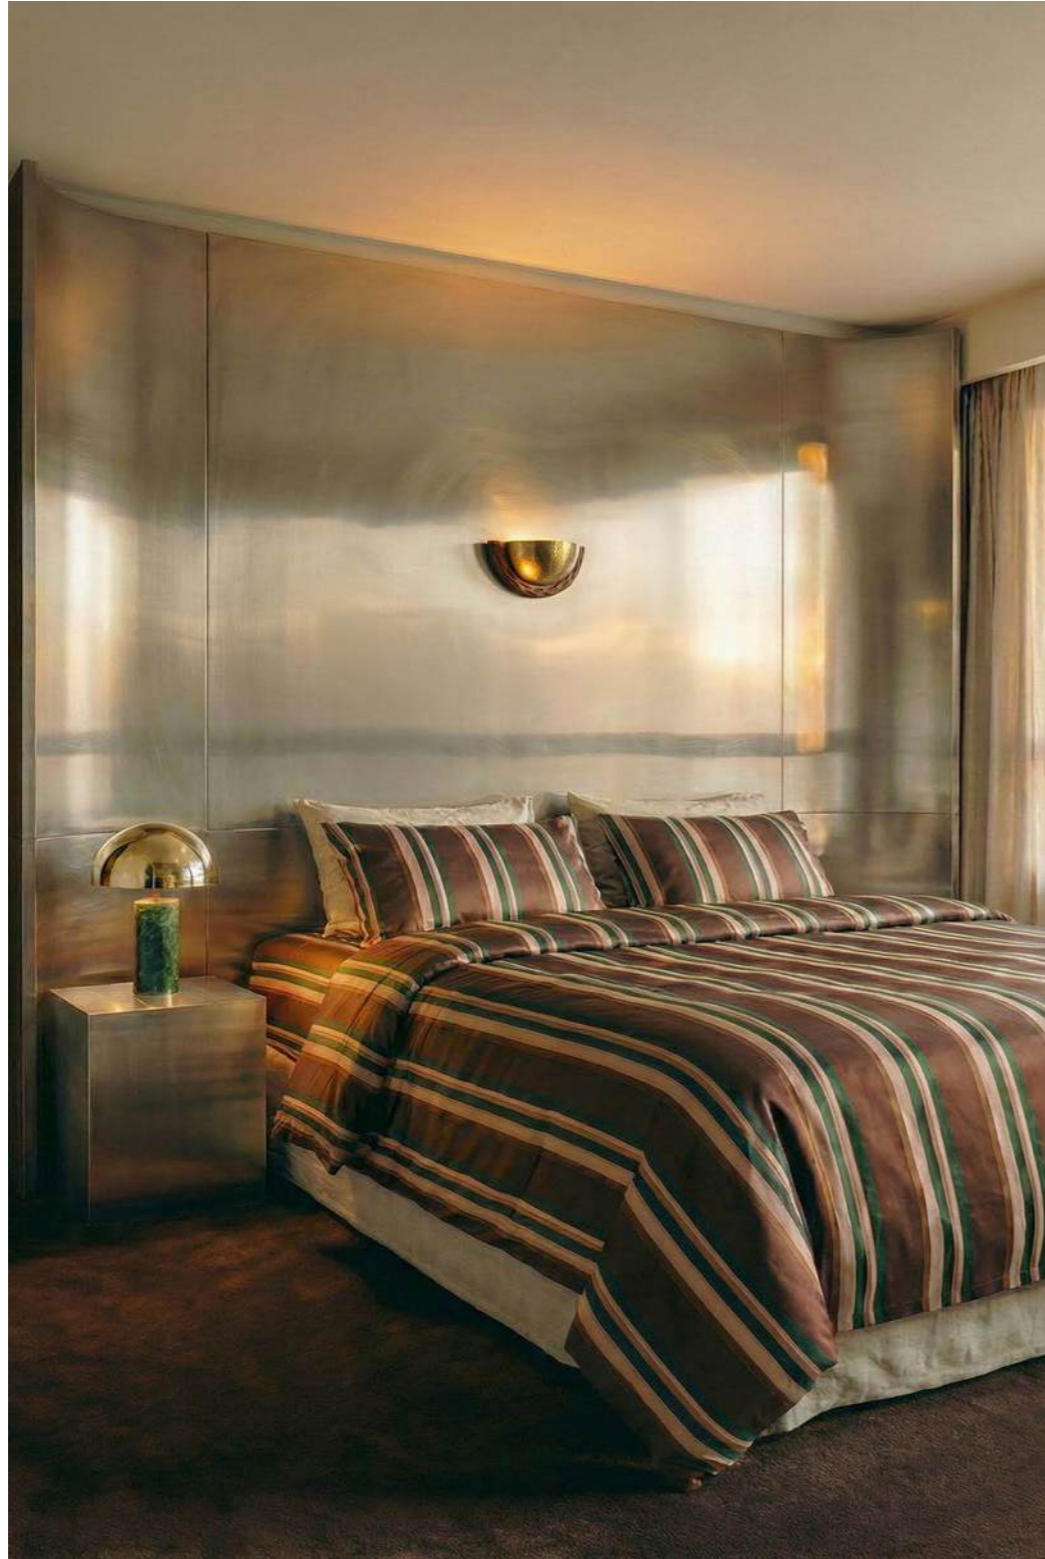

Baccaris, where every light is a reimagined legacy.

BETI

The BETI wall light combines the warmth of carved wood with the shine of hammered brass, creating a handcrafted piece with contemporary charm. It casts a soft glow and brings a warm, authentic touch to any interior, offering both elegance and versatility.

Colors : Gold & wood

Size : D10 x H12 x W25 cm

Weight : 0,8 kg

Materials : Gouged wood & hammered steel

Information : voltage 220-240 V, 50 Hz, E14 bulb LED (not included)

Gold & Wood
BAC36

MADIA

The MADIA pendant lamp is an elegant and airy piece, crafted from shiny golden steel with a touch of dark wood. Its round and flat shape evokes a delicate corolla, diffusing a soft and warm light. Perfect for adding a touch of sophistication to your interior.

Color: Gold mirror
Size: Ø120 / Ø90 x H25 cm
Weight: 11 kg / 7 kg
Materials: Steel and LED components
Information: 220-240 V, 50 Hz, 9 W LED, DALI dimmable, 950 lumens

Ø90, laser cut
BAC26

Ø90, full
BAC24

Ø120, laser cut
BAC27

Ø120, full
BAC25

FOLD

The FOLD wall light is inspired by the 1970s with its sleek design in polished metal. This elegant fixture adds a touch of vintage sophistication while offering a contemporary flair.