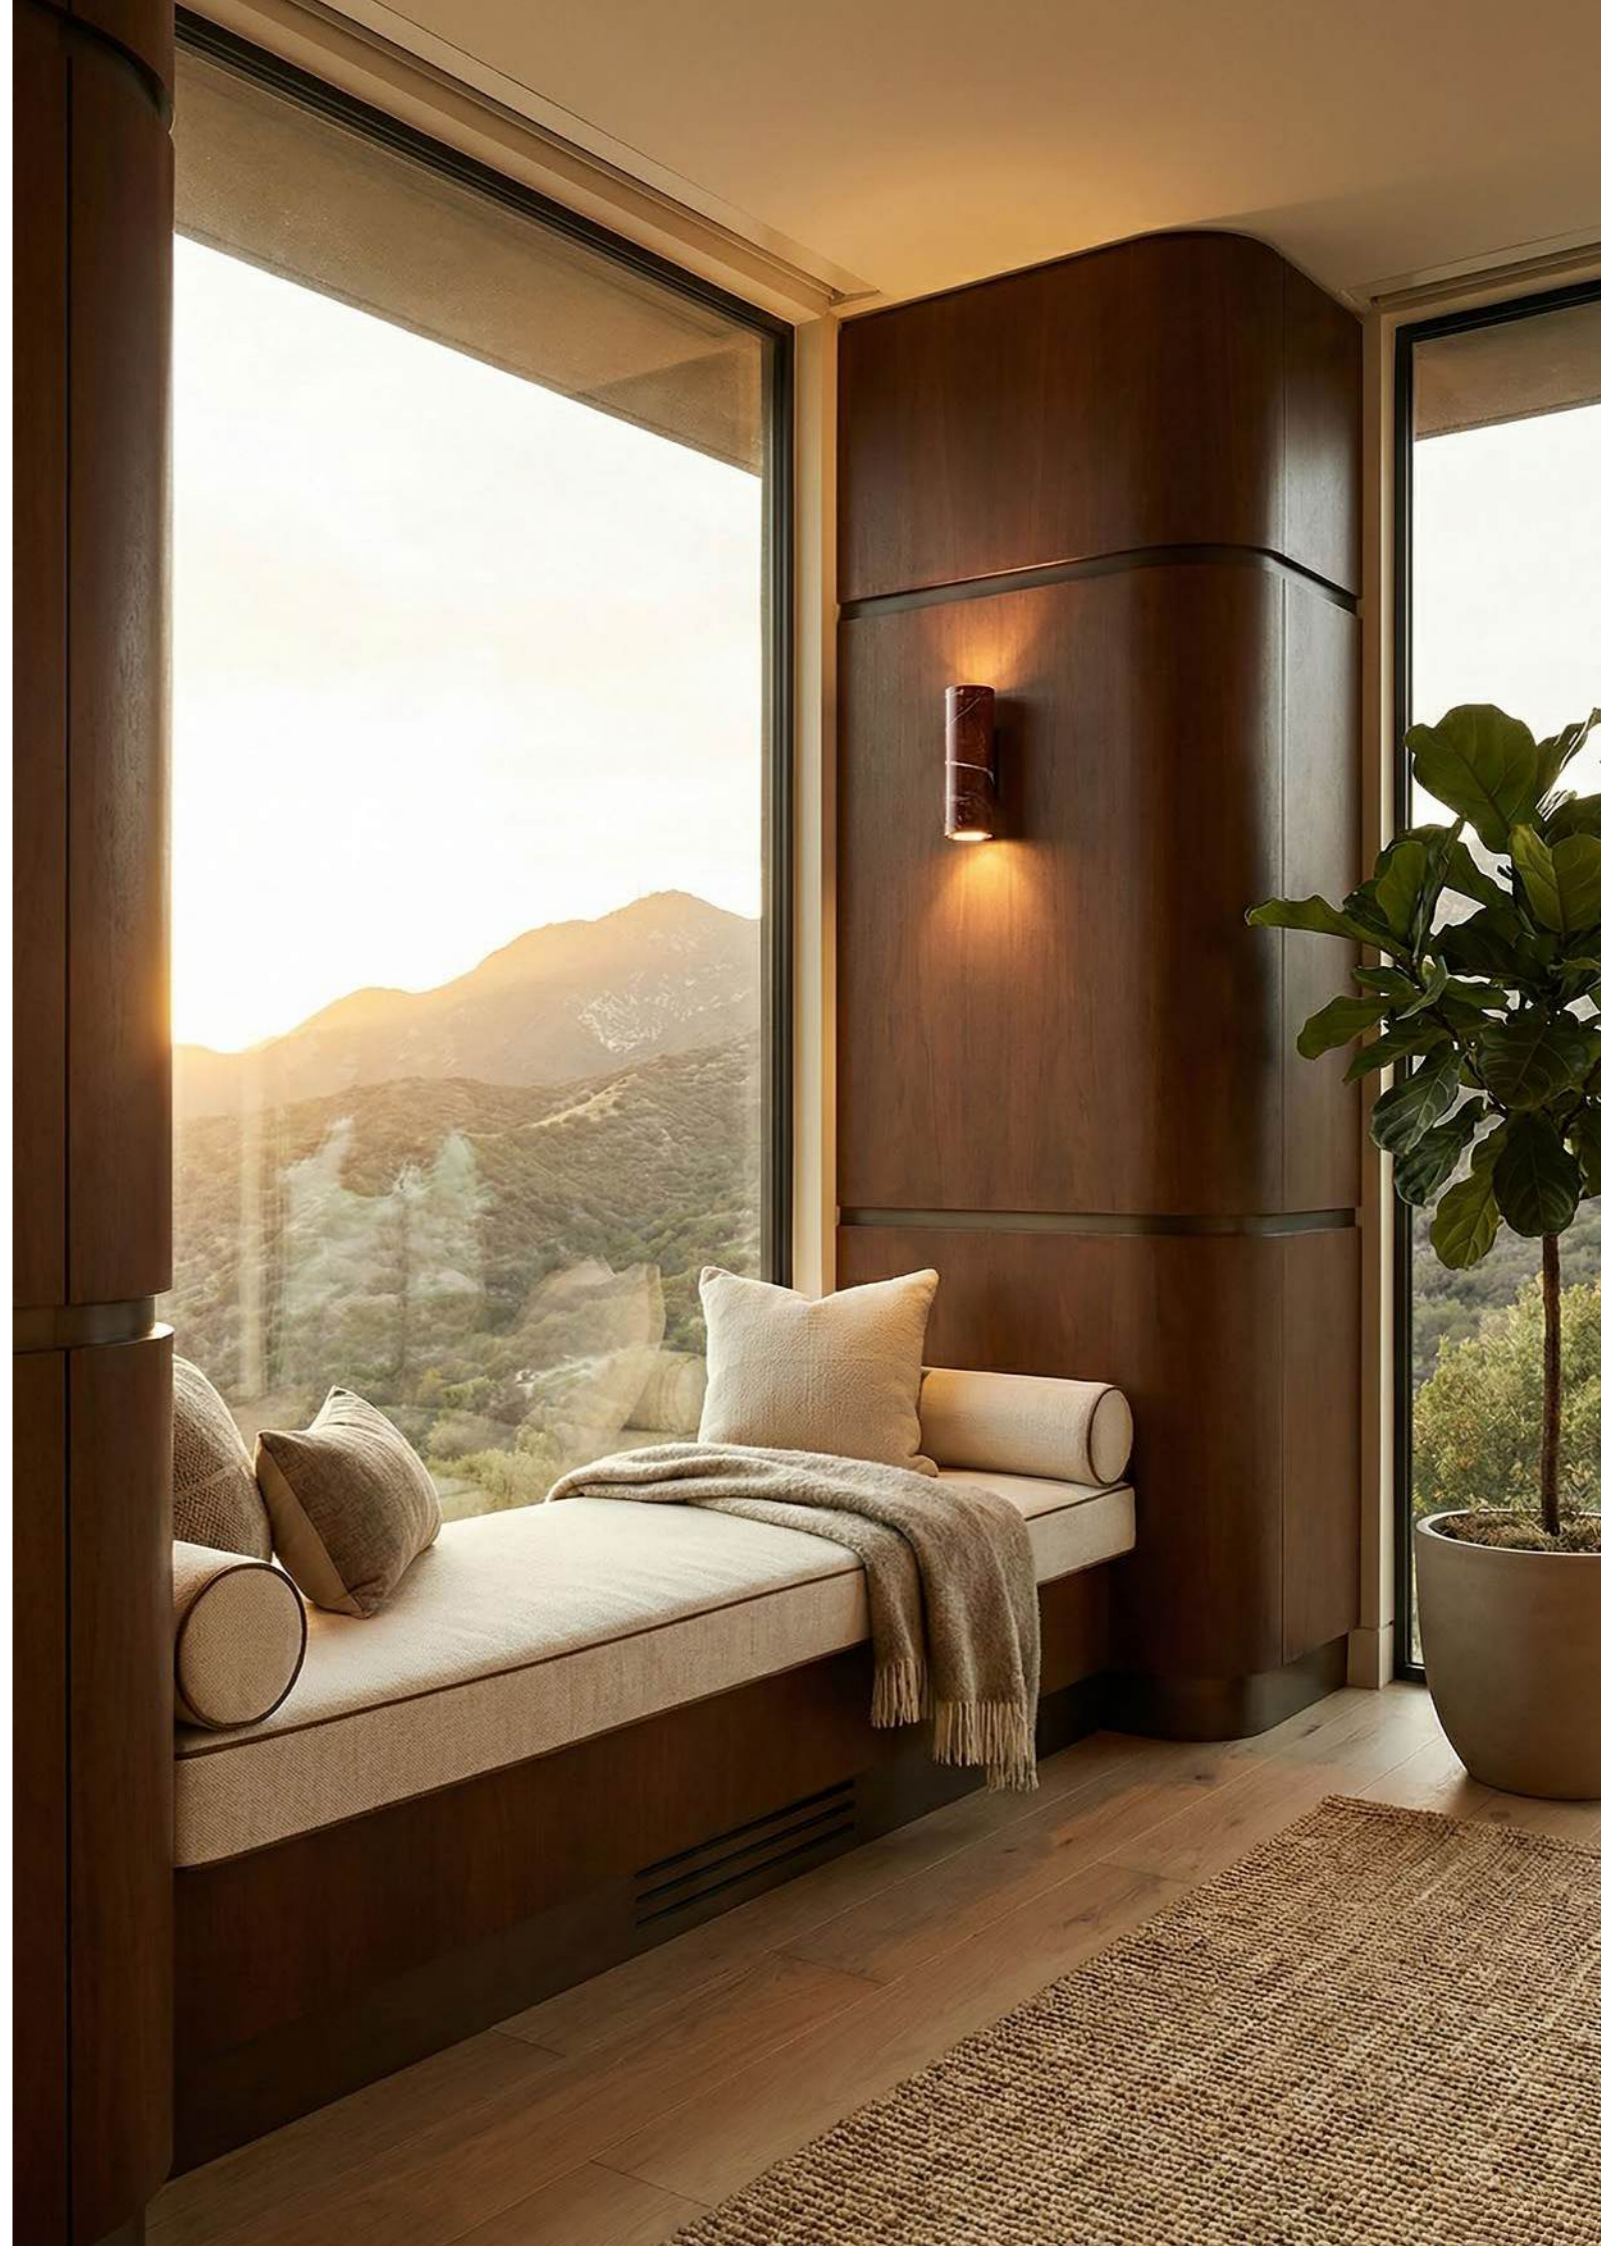

Applique / Sconce lamp

KALI round

The Kali wall light is designed to blend seamlessly into any interior. The subtle combination of marble and wood makes it a unique and warm piece. Its dual lighting, directed both upwards and downwards, enhances your wall while creating a refined ambiance.

Black marble
BAC08

KALI square

The Kali wall light is designed to blend seamlessly into any interior. The subtle combination of marble and wood makes it a unique and warm piece. Its dual lighting, directed both upwards and downwards, enhances your wall while creating a refined ambiance.