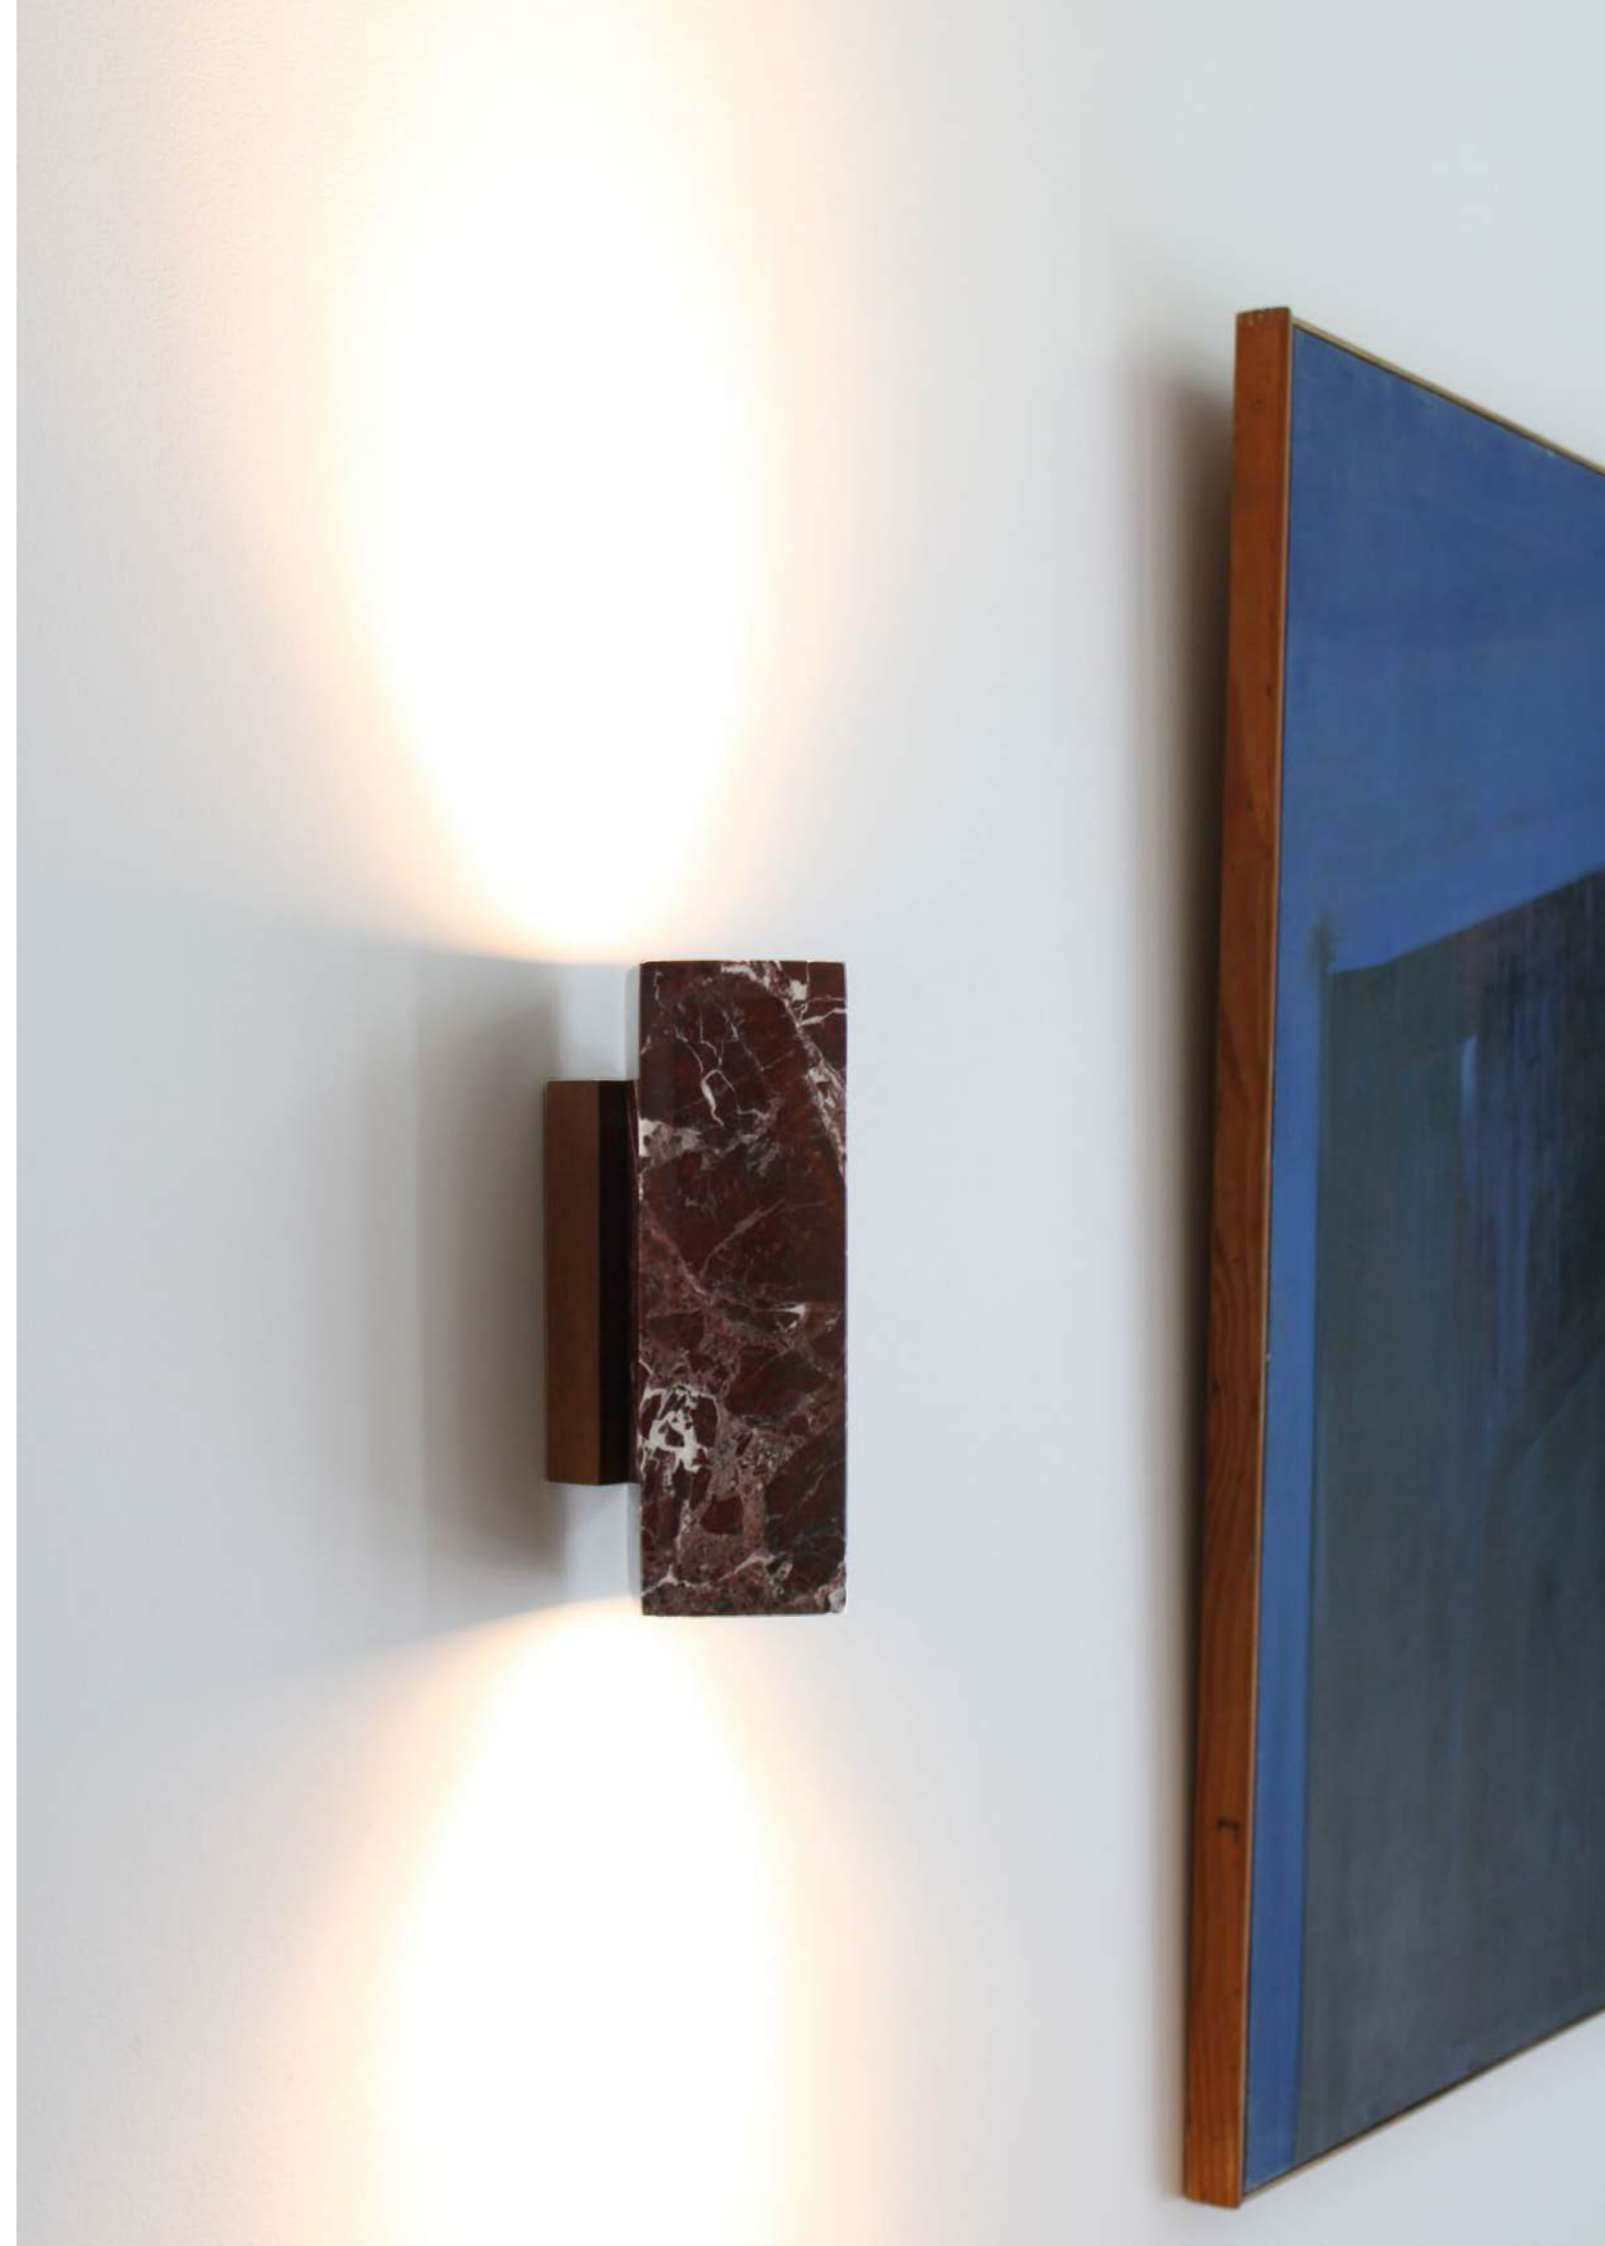

Applique / Sconce lamp

KALI round

The Kali wall light is designed to blend seamlessly into any interior. The subtle combination of marble and wood makes it a unique and warm piece. Its dual lighting, directed both upwards and downwards, enhances your wall while creating a refined ambiance.

Black marble
BAC08

KALI square

The Kali wall light is designed to blend seamlessly into any interior. The subtle combination of marble and wood makes it a unique and warm piece. Its dual lighting, directed both upwards and downwards, enhances your wall while creating a refined ambiance.

Color: red / green / beige / black
Size: Ø8 x H25 cm
Weight: 2 kg
Materials: Marble & wood
Information: 220-240 V, 50 Hz, 2 x GU10 LED (not included)

Beige marble
BAC13

Green marble
BAC14

Red marble
BAC15

Black marble
BAC12

ADEI

Light up your evenings with the soft magic of the ADEI lamp. Blending the elegance of marble with the modernity of steel, it charges wirelessly and is controlled with a simple touch. Weather-resistant with its IP44 rating, it accompanies you everywhere, from the living room to the terrace. Perfect for your summer dinners, ADEI transforms every table into a haven of light and refinement.